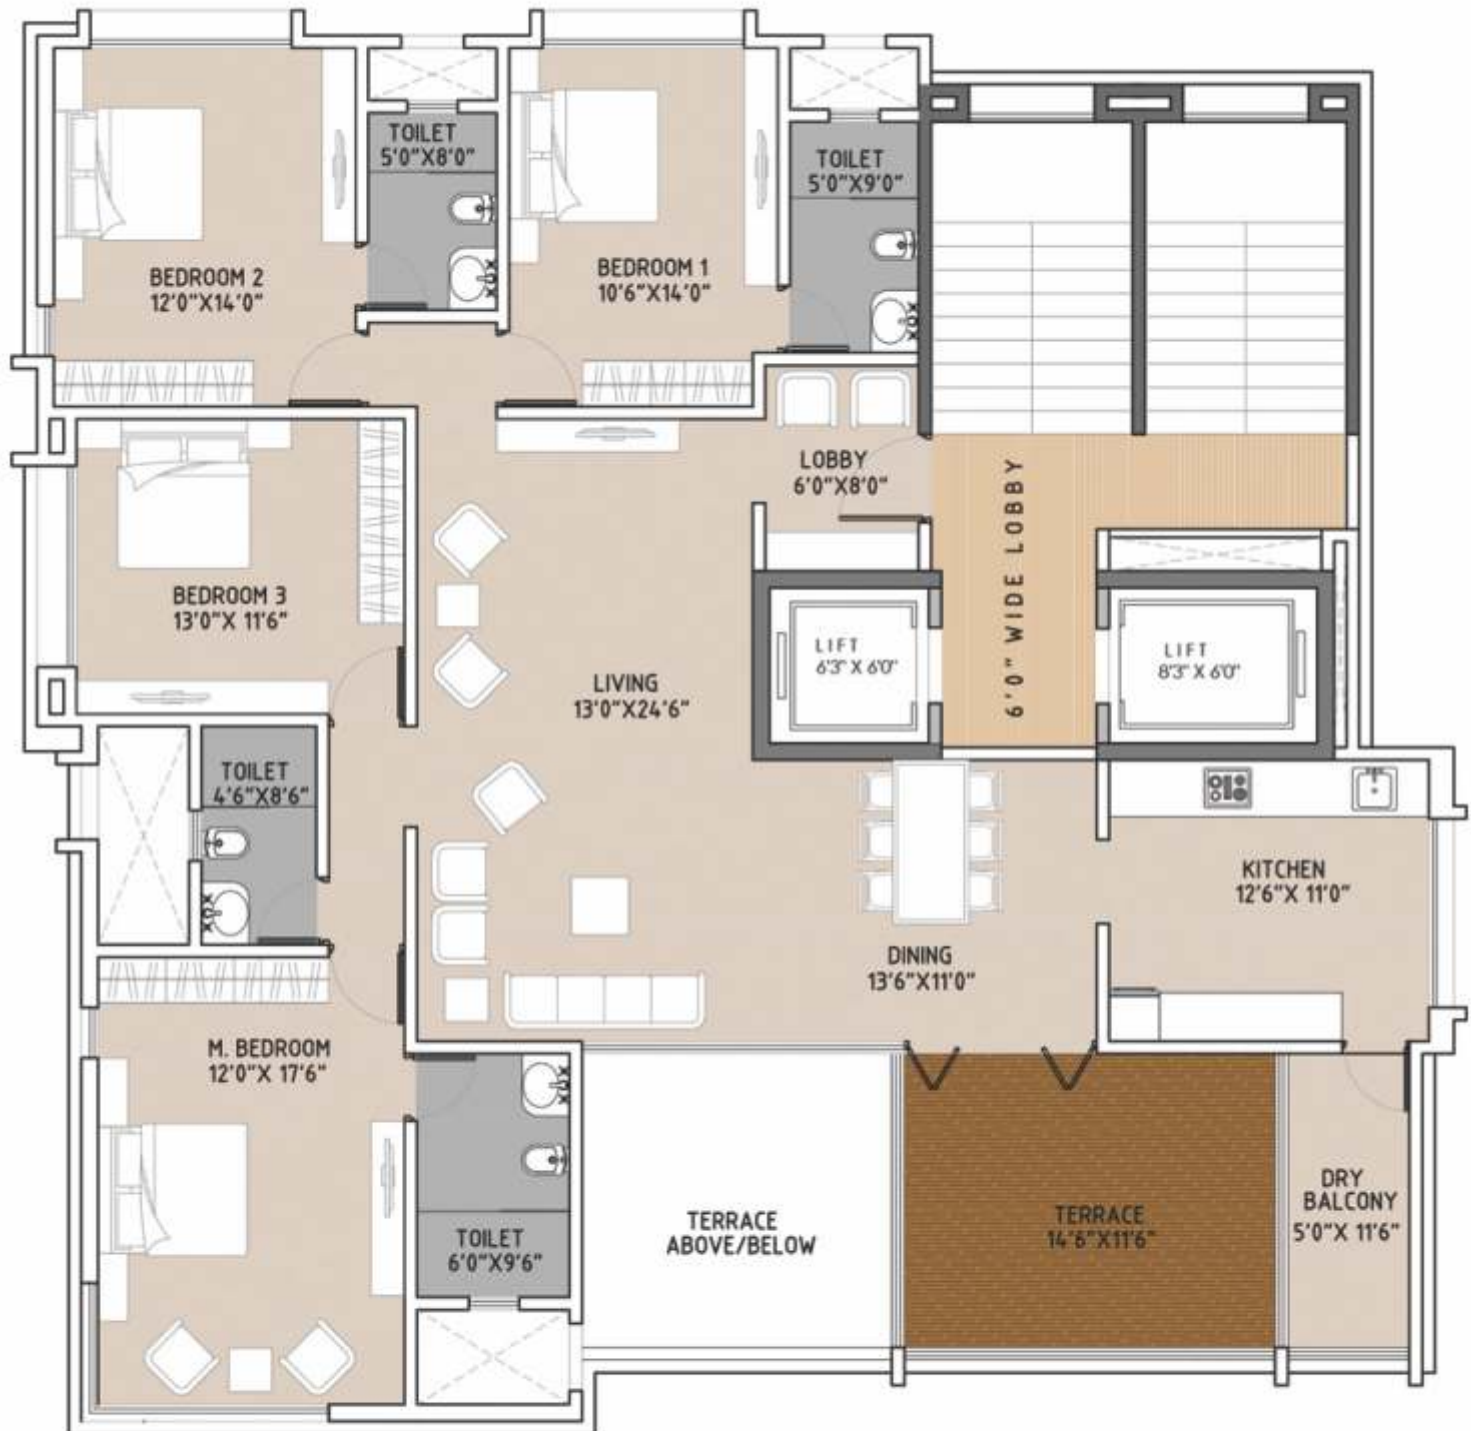

Odd Floor Plan

FLOOR	TYPE	CARPET AREA(SQFT)	TERRACE AREA	TOTAL SALEABLE AREA (SQFT)
		A	C	
ODD FLOOR	4 BHK	1620	166	2411